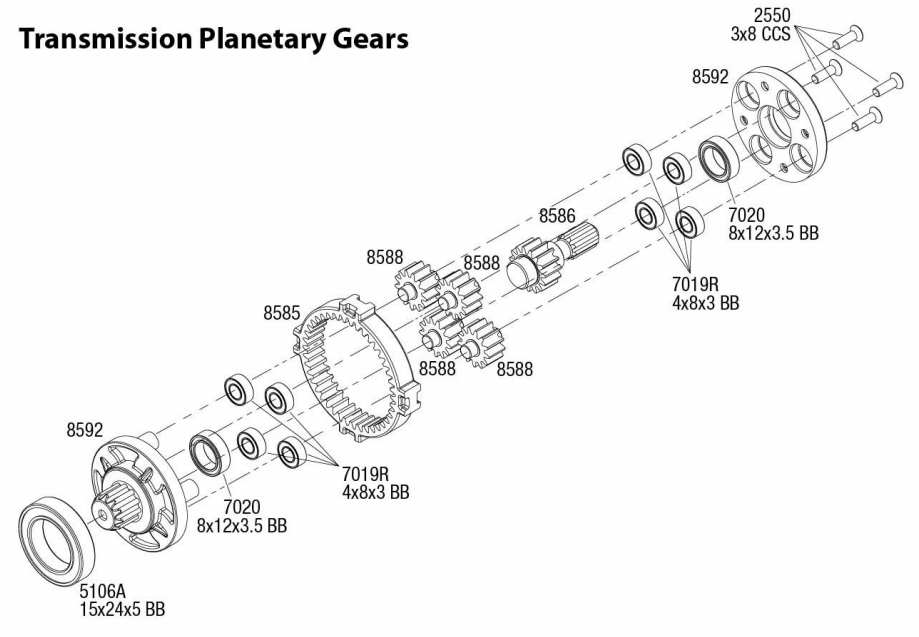

# UNLIMITED DESERT RACER Transmission Assembly

## Center Differential

## Transmission Planetary Gears

See Parts List for a complete listing of optional accessories.

REV 180515-R08  
Specifications on this page are subject to change without notice. Every attempt has been made to ensure the accuracy of this drawing; however, Traxxas cannot be held responsible for typographical or other errors.