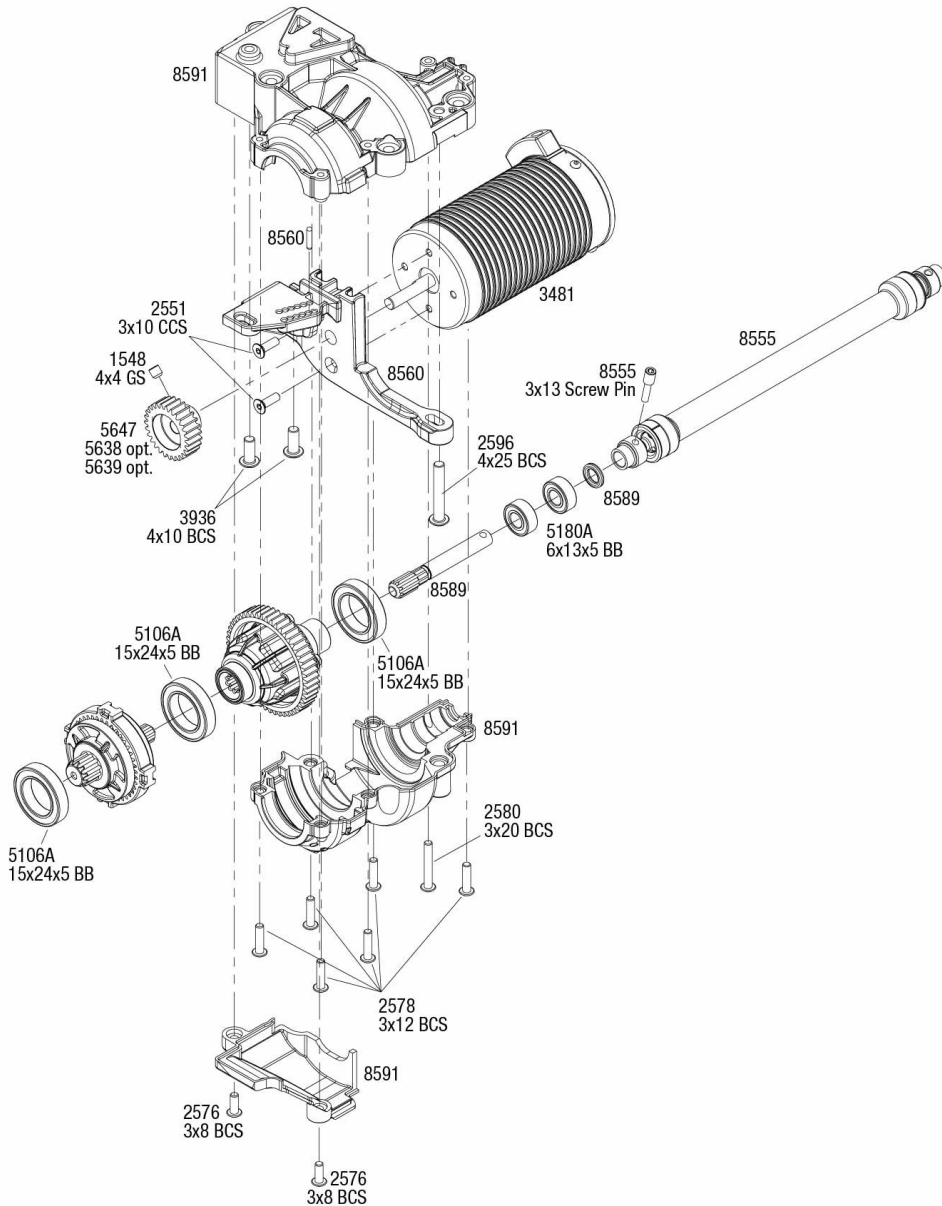

# UNLIMITED DESERT RACER Transmission Assembly

## Center Differential

## Transmission Planetary Gears

See Parts List for a complete listing of optional accessories.

REV 180515-R08  
Specifications on this page are subject to change without notice. Every attempt has been made to ensure the accuracy of this drawing; however, Traxxas cannot be held responsible for typographical or other errors.