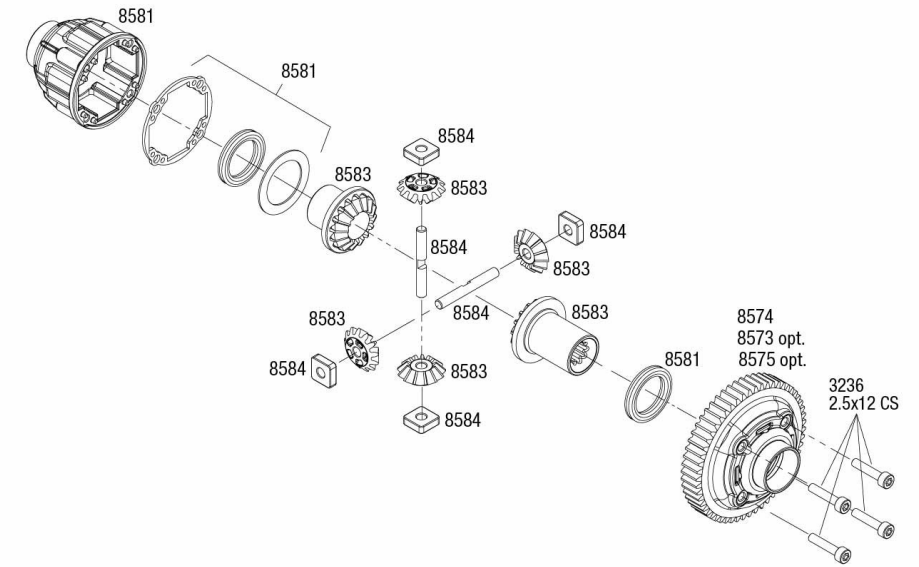

# UNLIMITED DESERT RACER Transmission Assembly

## Center Differential

## Transmission Planetary Gears

See Parts List for a complete listing of optional accessories.

REV 180515-R08  
Specifications on this page are subject to change without notice. Every attempt has been made to ensure the accuracy of this drawing; however, Traxxas cannot be held responsible for typographical or other errors.