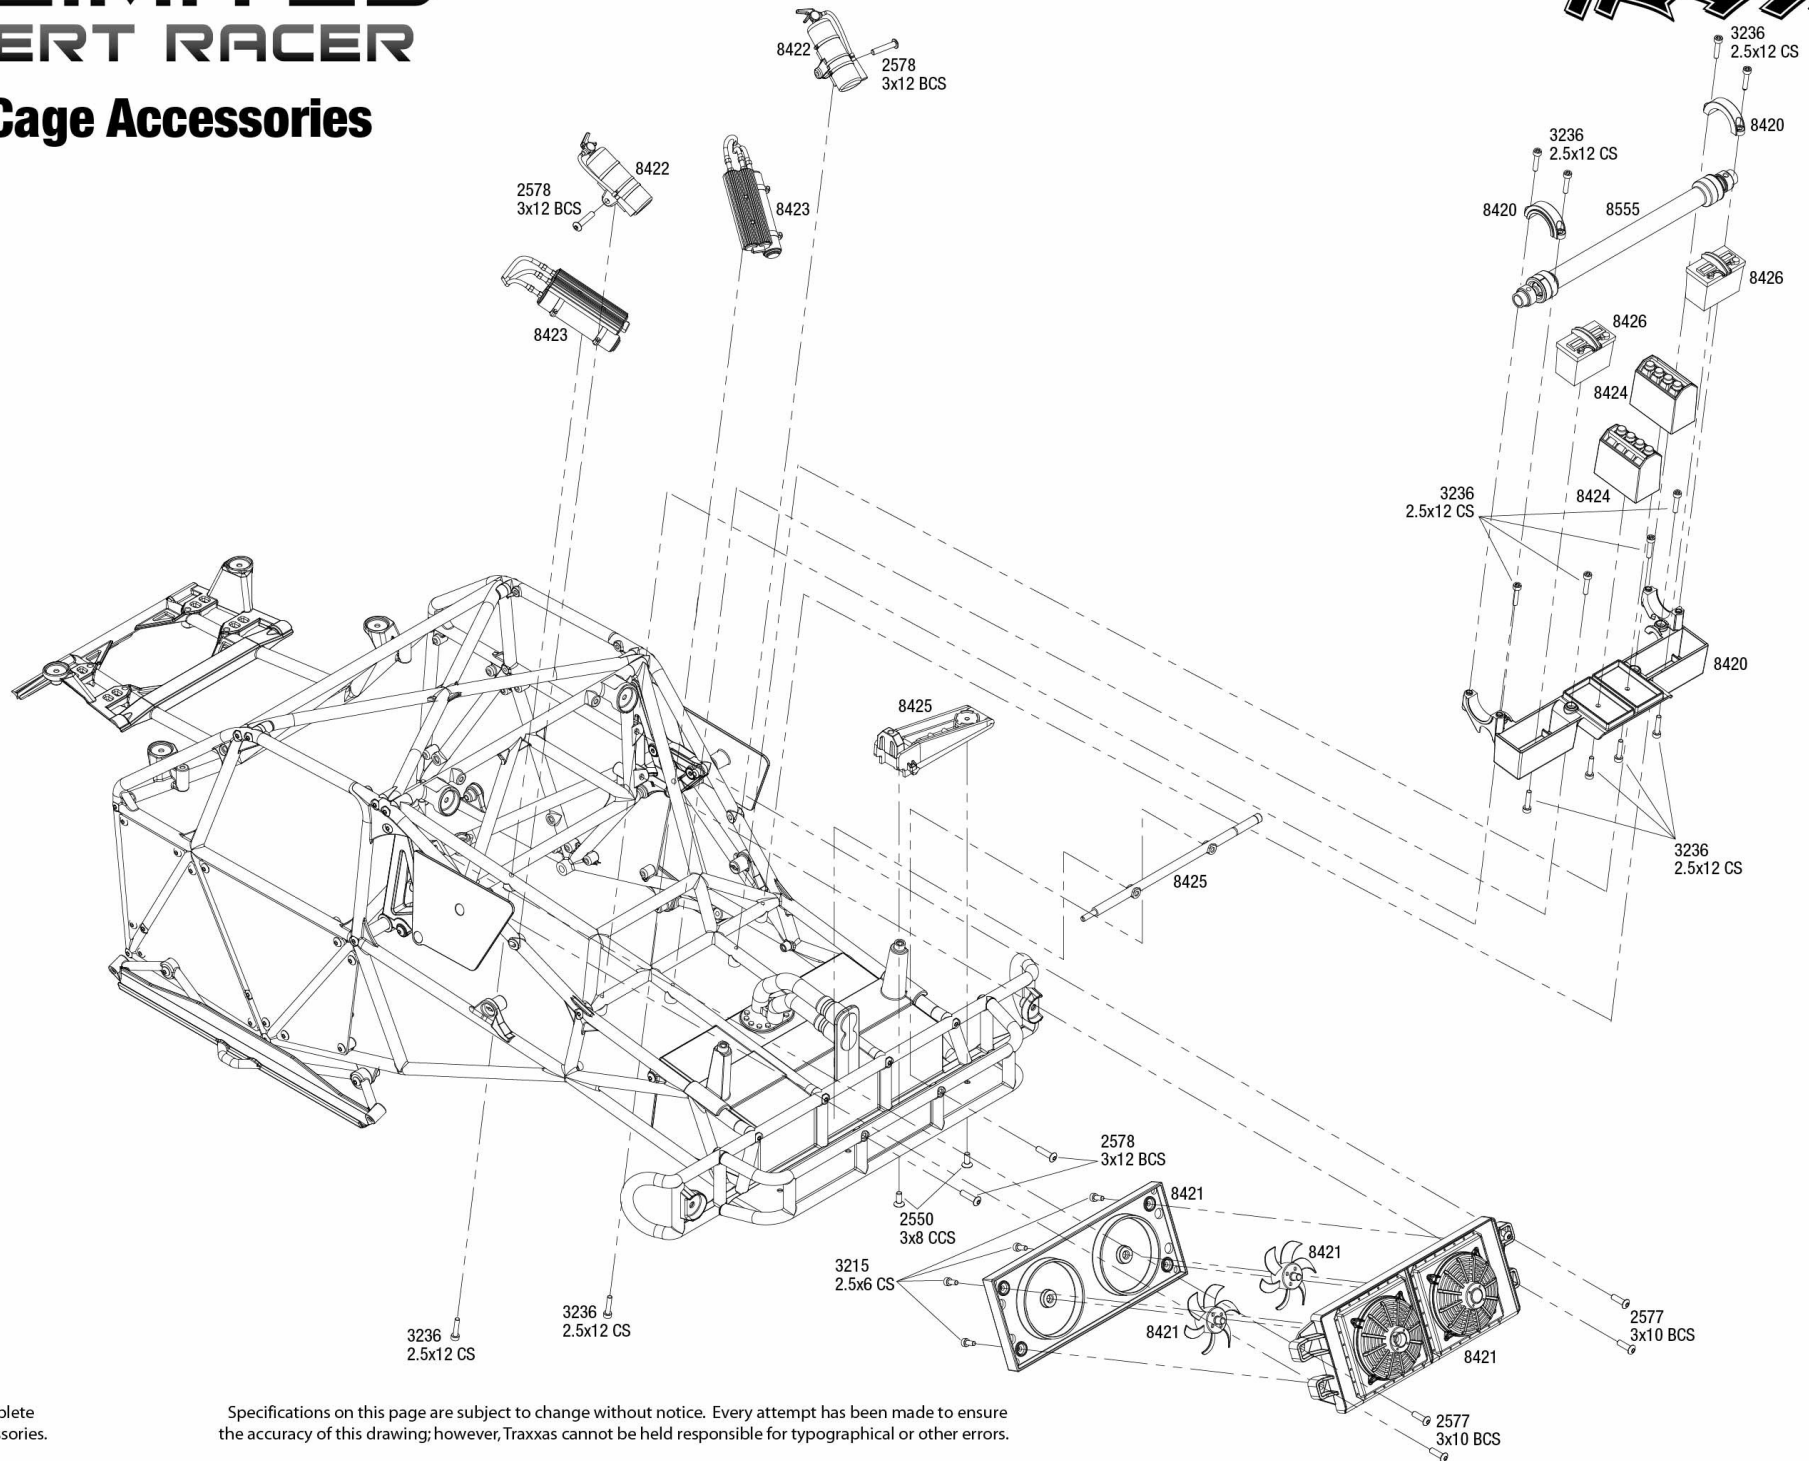

# UNLIMITED DESERT RACER

## Roll Cage Accessories

REV 180515-R08  
See Parts List for a complete  
listing of optional accessories.

Specifications on this page are subject to change without notice. Every attempt has been made to ensure the accuracy of this drawing; however, Traxxas cannot be held responsible for typographical or other errors.