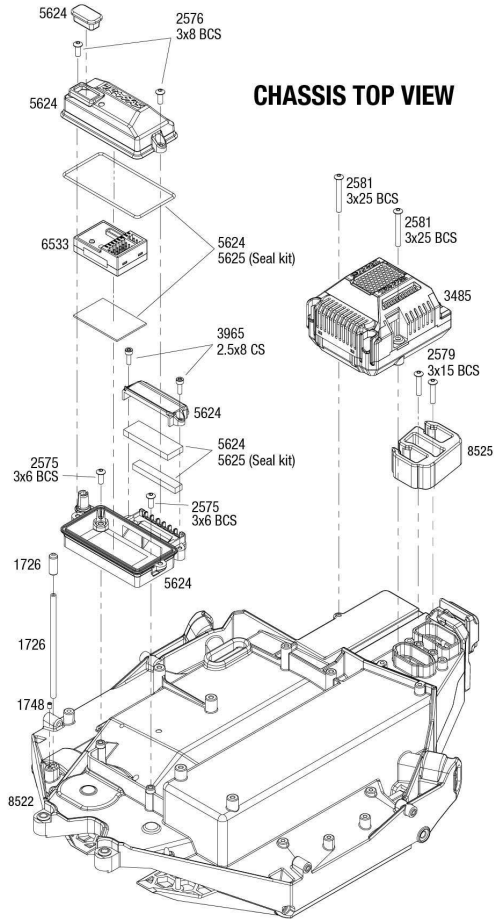

Unlimited Desert Racer (85076-4) Chassis Assembly Exploded View

UNLIMITED DESERT RACER

Chassis Assembly

REV 180820-R10
Specifications on this page are subject to change without notice. Every attempt has been made to ensure the accuracy of this drawing; however, Traxxas cannot be held responsible for typographical or other errors.

See Parts List for a complete listing of optional parts.