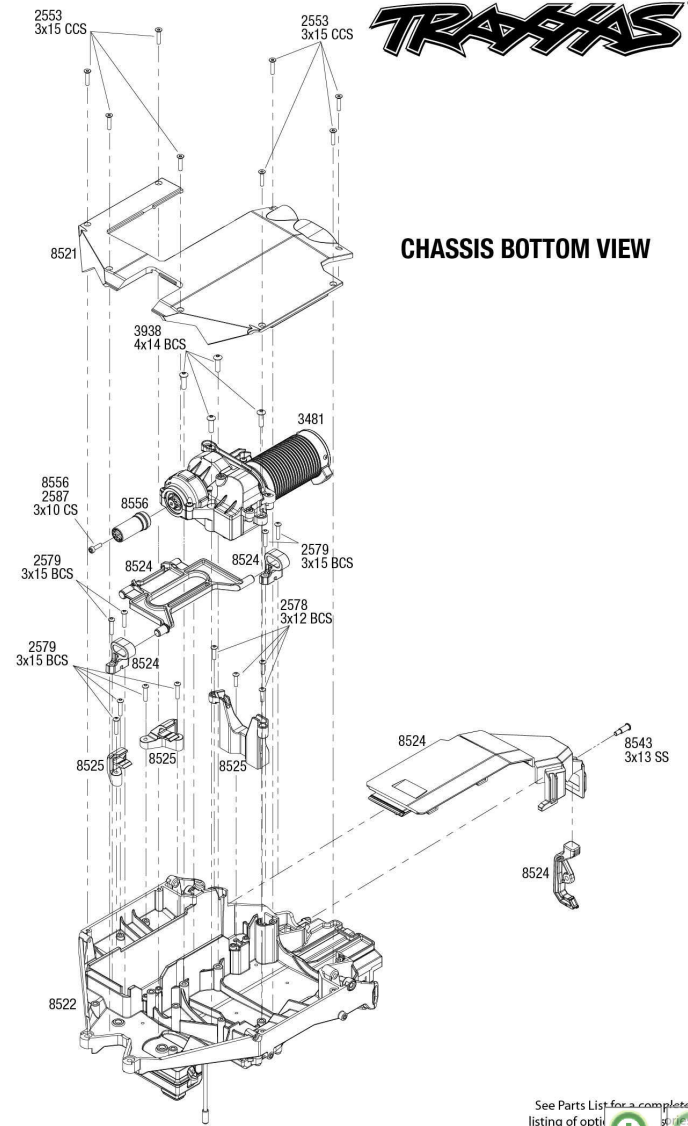

Unlimited Desert Racer (85076-4) Chassis Assembly Exploded View

UNLIMITED DESERT RACER

Chassis Assembly

REV 180820-R10
Specifications on this page are subject to change without notice. Every attempt has been made to ensure the accuracy of this drawing; however, Traxxas cannot be held responsible for typographical or other errors.

See Parts List for a complete listing of optional parts.